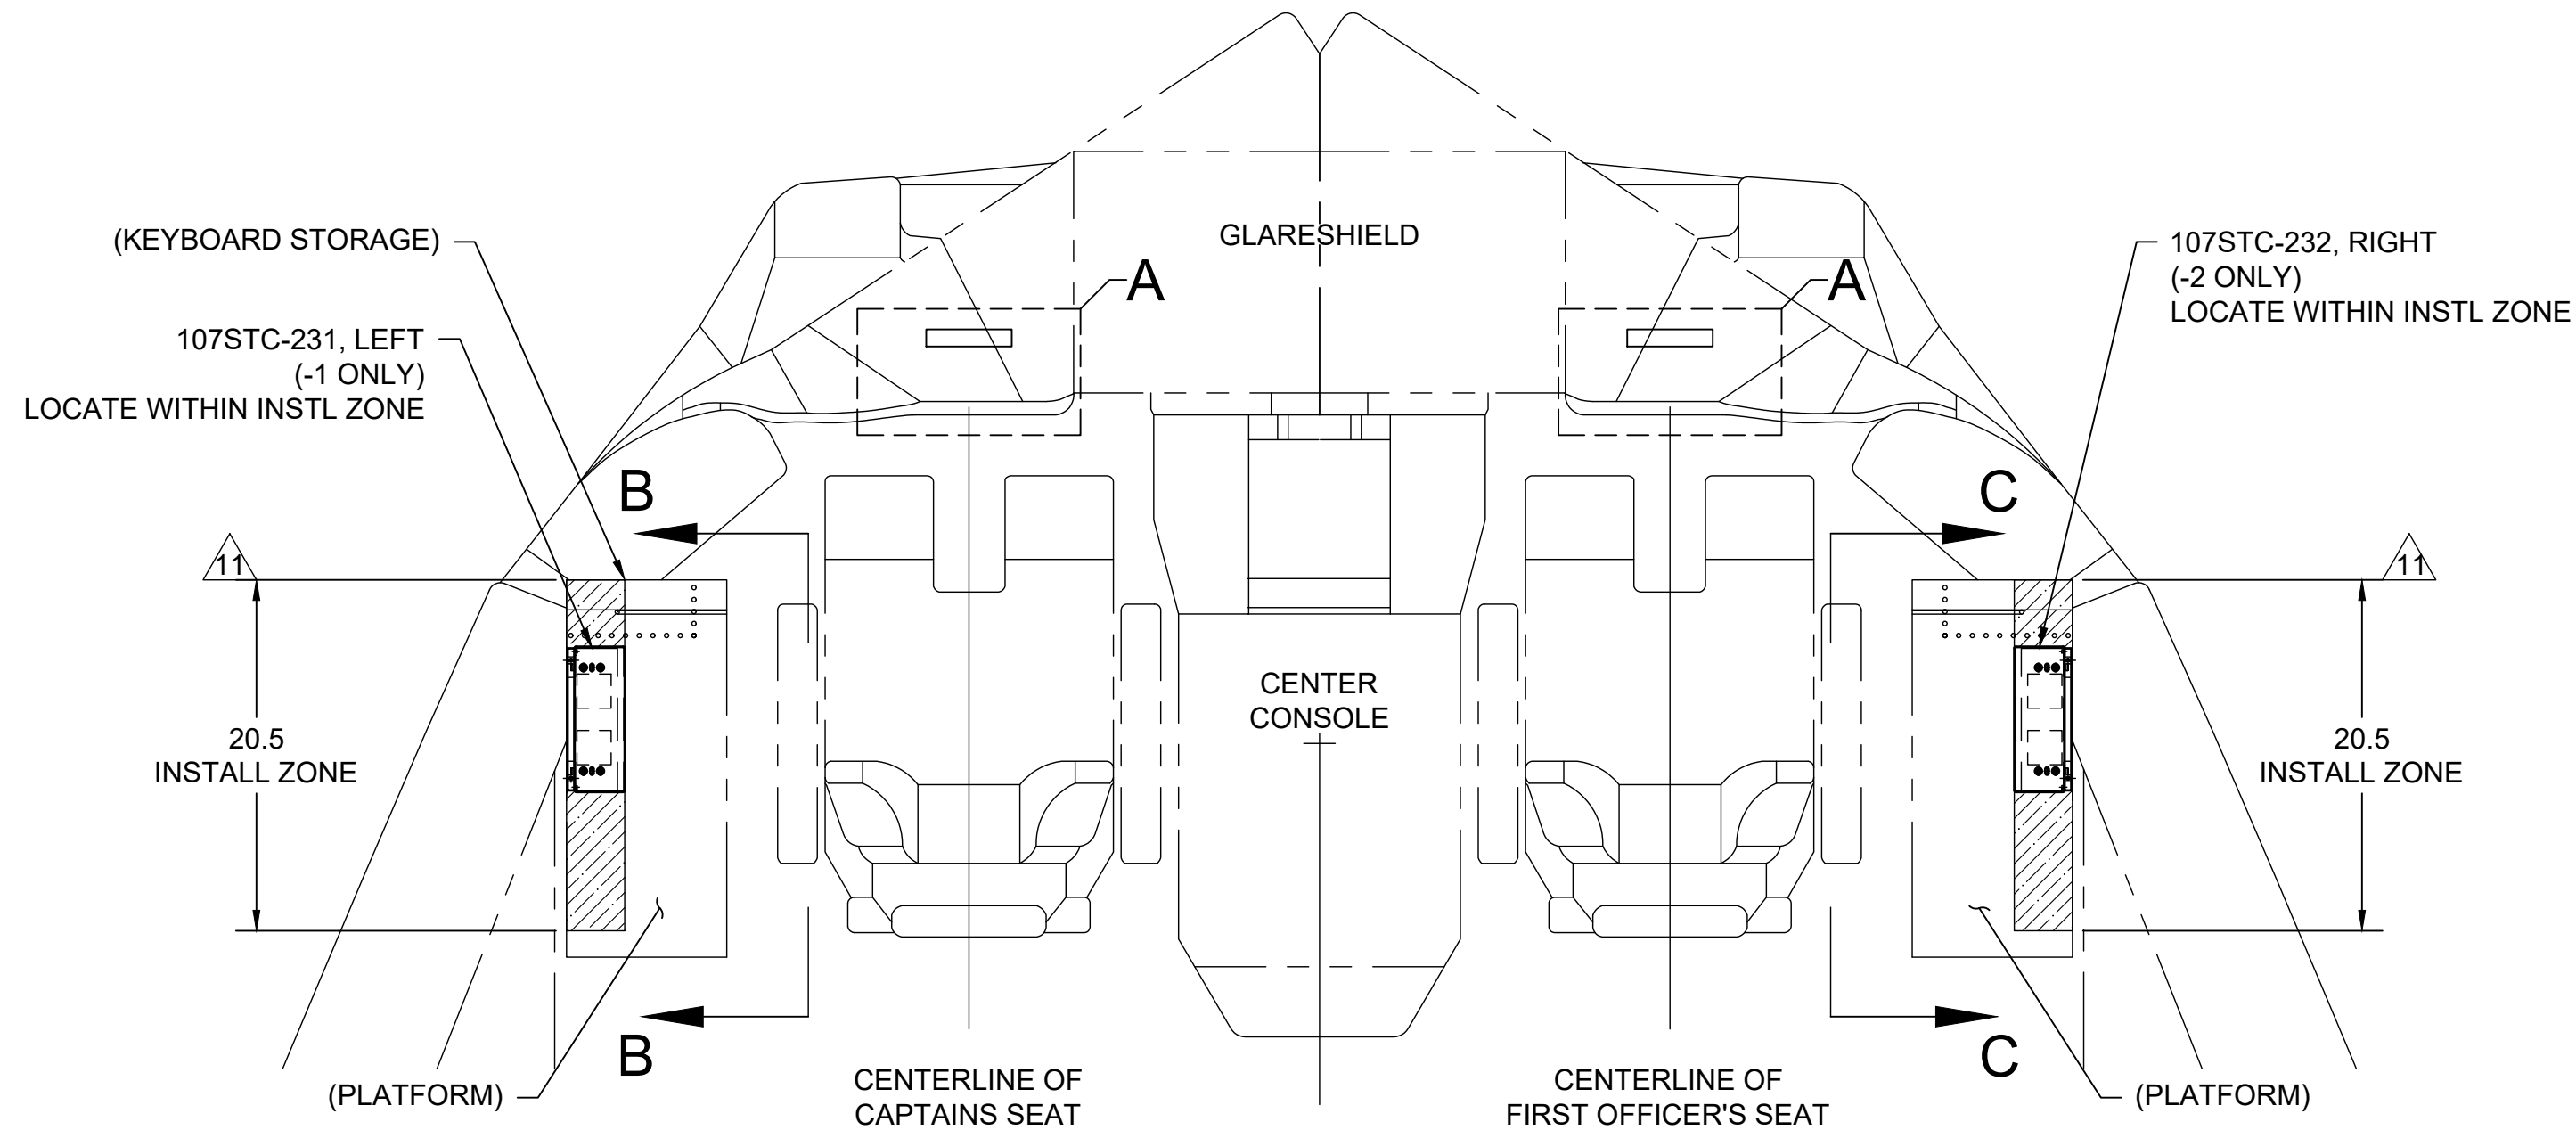

REV H
 SH 3
 6244
 SIZE DWG NO. B

-1 INSTALL, EVAS, LH
 VIEW LOOKING DOWN

-2 INSTALL, EVAS, RH
 VIEW LOOKING DOWN

PROPRIETARY, NON-DISCLOSURE, AND TRADE SECRETS NOTICE.
 SEE SHEET 1.

SIZE B	DRG.NO. 6244	REV H
SCALE NONE	LOCATION 6244000H	SHEET 3 of 7

REV H
 SH 4
 6244
 SIZE DWG NO. B

-3 INSTALL, EVAS, LH
 VIEW LOOKING DOWN

-4 INSTALL, EVAS, RH
 VIEW LOOKING DOWN

PROPRIETARY, NON-DISCLOSURE, AND TRADE SECRETS NOTICE.
 SEE SHEET 1.

SIZE B	DRG.NO. 6244	REV H
SCALE NONE	LOCATION 6244000H	SHEET 4 of 7