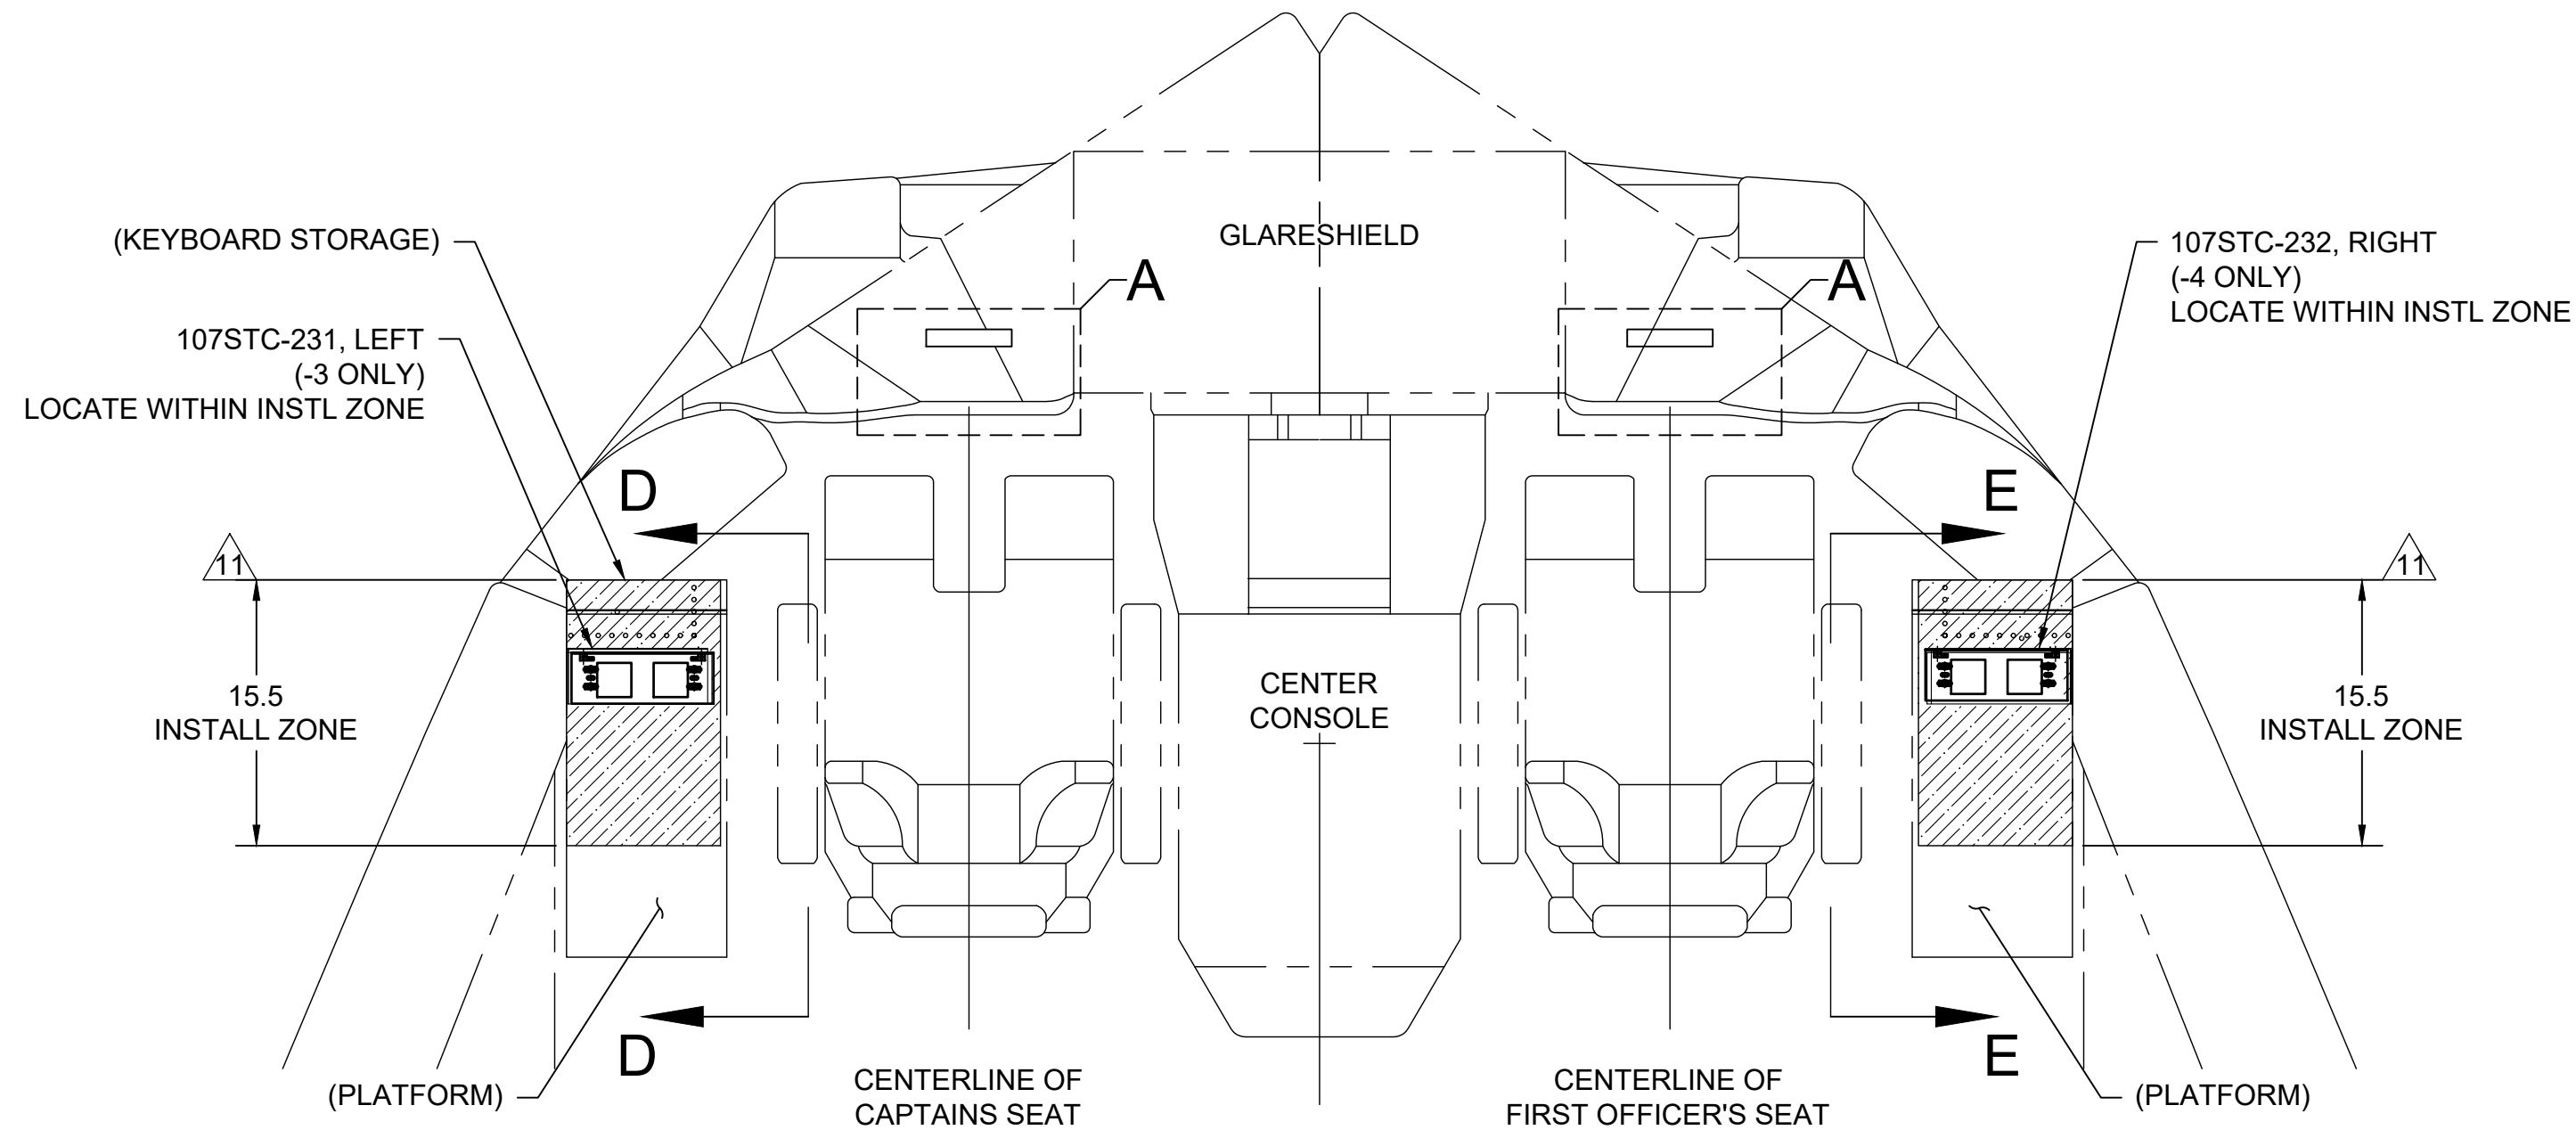

REV H
 SH 3
 6244
 SIZE DWG NO. B

-1 INSTALL, EVAS, LH
 VIEW LOOKING DOWN

-2 INSTALL, EVAS, RH
 VIEW LOOKING DOWN

PROPRIETARY, NON-DISCLOSURE, AND TRADE SECRETS NOTICE.
 SEE SHEET 1.

SIZE B	DRG.NO. 6244	REV H
SCALE NONE	LOCATION 6244000H	SHEET 3 of 7

REV H
 SH 4
 6244
 SIZE DWG NO. B

-3 INSTALL, EVAS, LH
 VIEW LOOKING DOWN

-4 INSTALL, EVAS, RH
 VIEW LOOKING DOWN

PROPRIETARY, NON-DISCLOSURE, AND TRADE SECRETS NOTICE.
 SEE SHEET 1.

SIZE B	DRG.NO. 6244	REV H
SCALE NONE	LOCATION 6244000H	SHEET 4 of 7