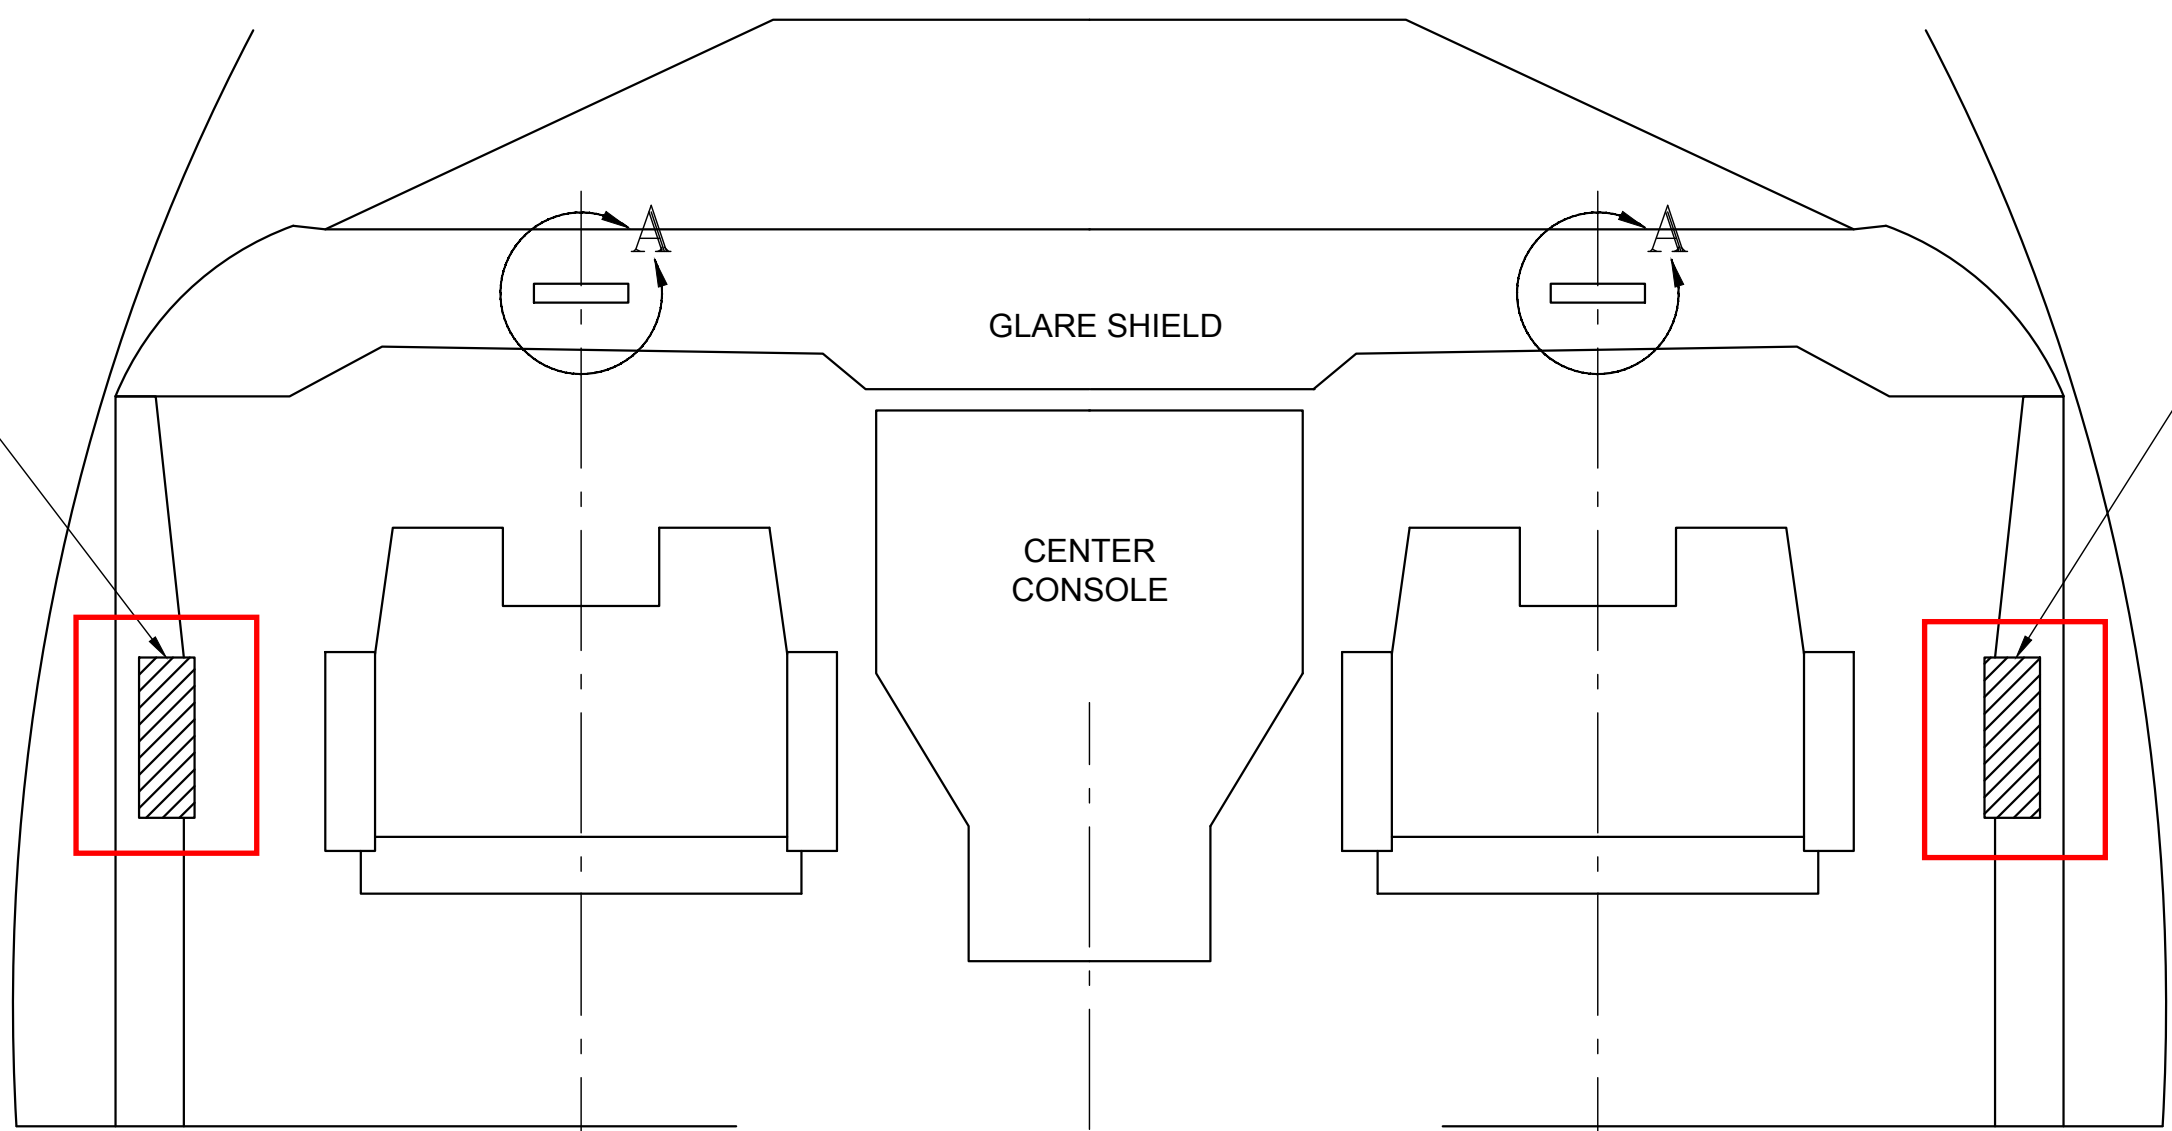

2

1

REV A  
SH 3  
6310  
DWG NO.  
SIZE B  
B  
A

EVAS MODEL  
107STC-271

EVAS MODEL  
107STC-272

GLARE SHIELD

CENTER  
CONSOLE

CENTERLINE OF  
CAPTAIN'S SEAT

CENTERLINE OF  
FIRST OFFICER'S SEAT

BL  
0.0  
REF

**-1 INSTALL, EVAS, LH**  
VIEW LOOKING DOWN

**-2 INSTALL, EVAS, RH**  
VIEW LOOKING DOWN

PROPRIETARY, NON-DISCLOSURE, AND TRADE SECRETS NOTICE.  
SEE SHEET 1.

SIZE B	DRG.NO. <b>6310</b>	REV A
SCALE NONE	LOCATION 6310000A	SHEET 3 of 7

2

1