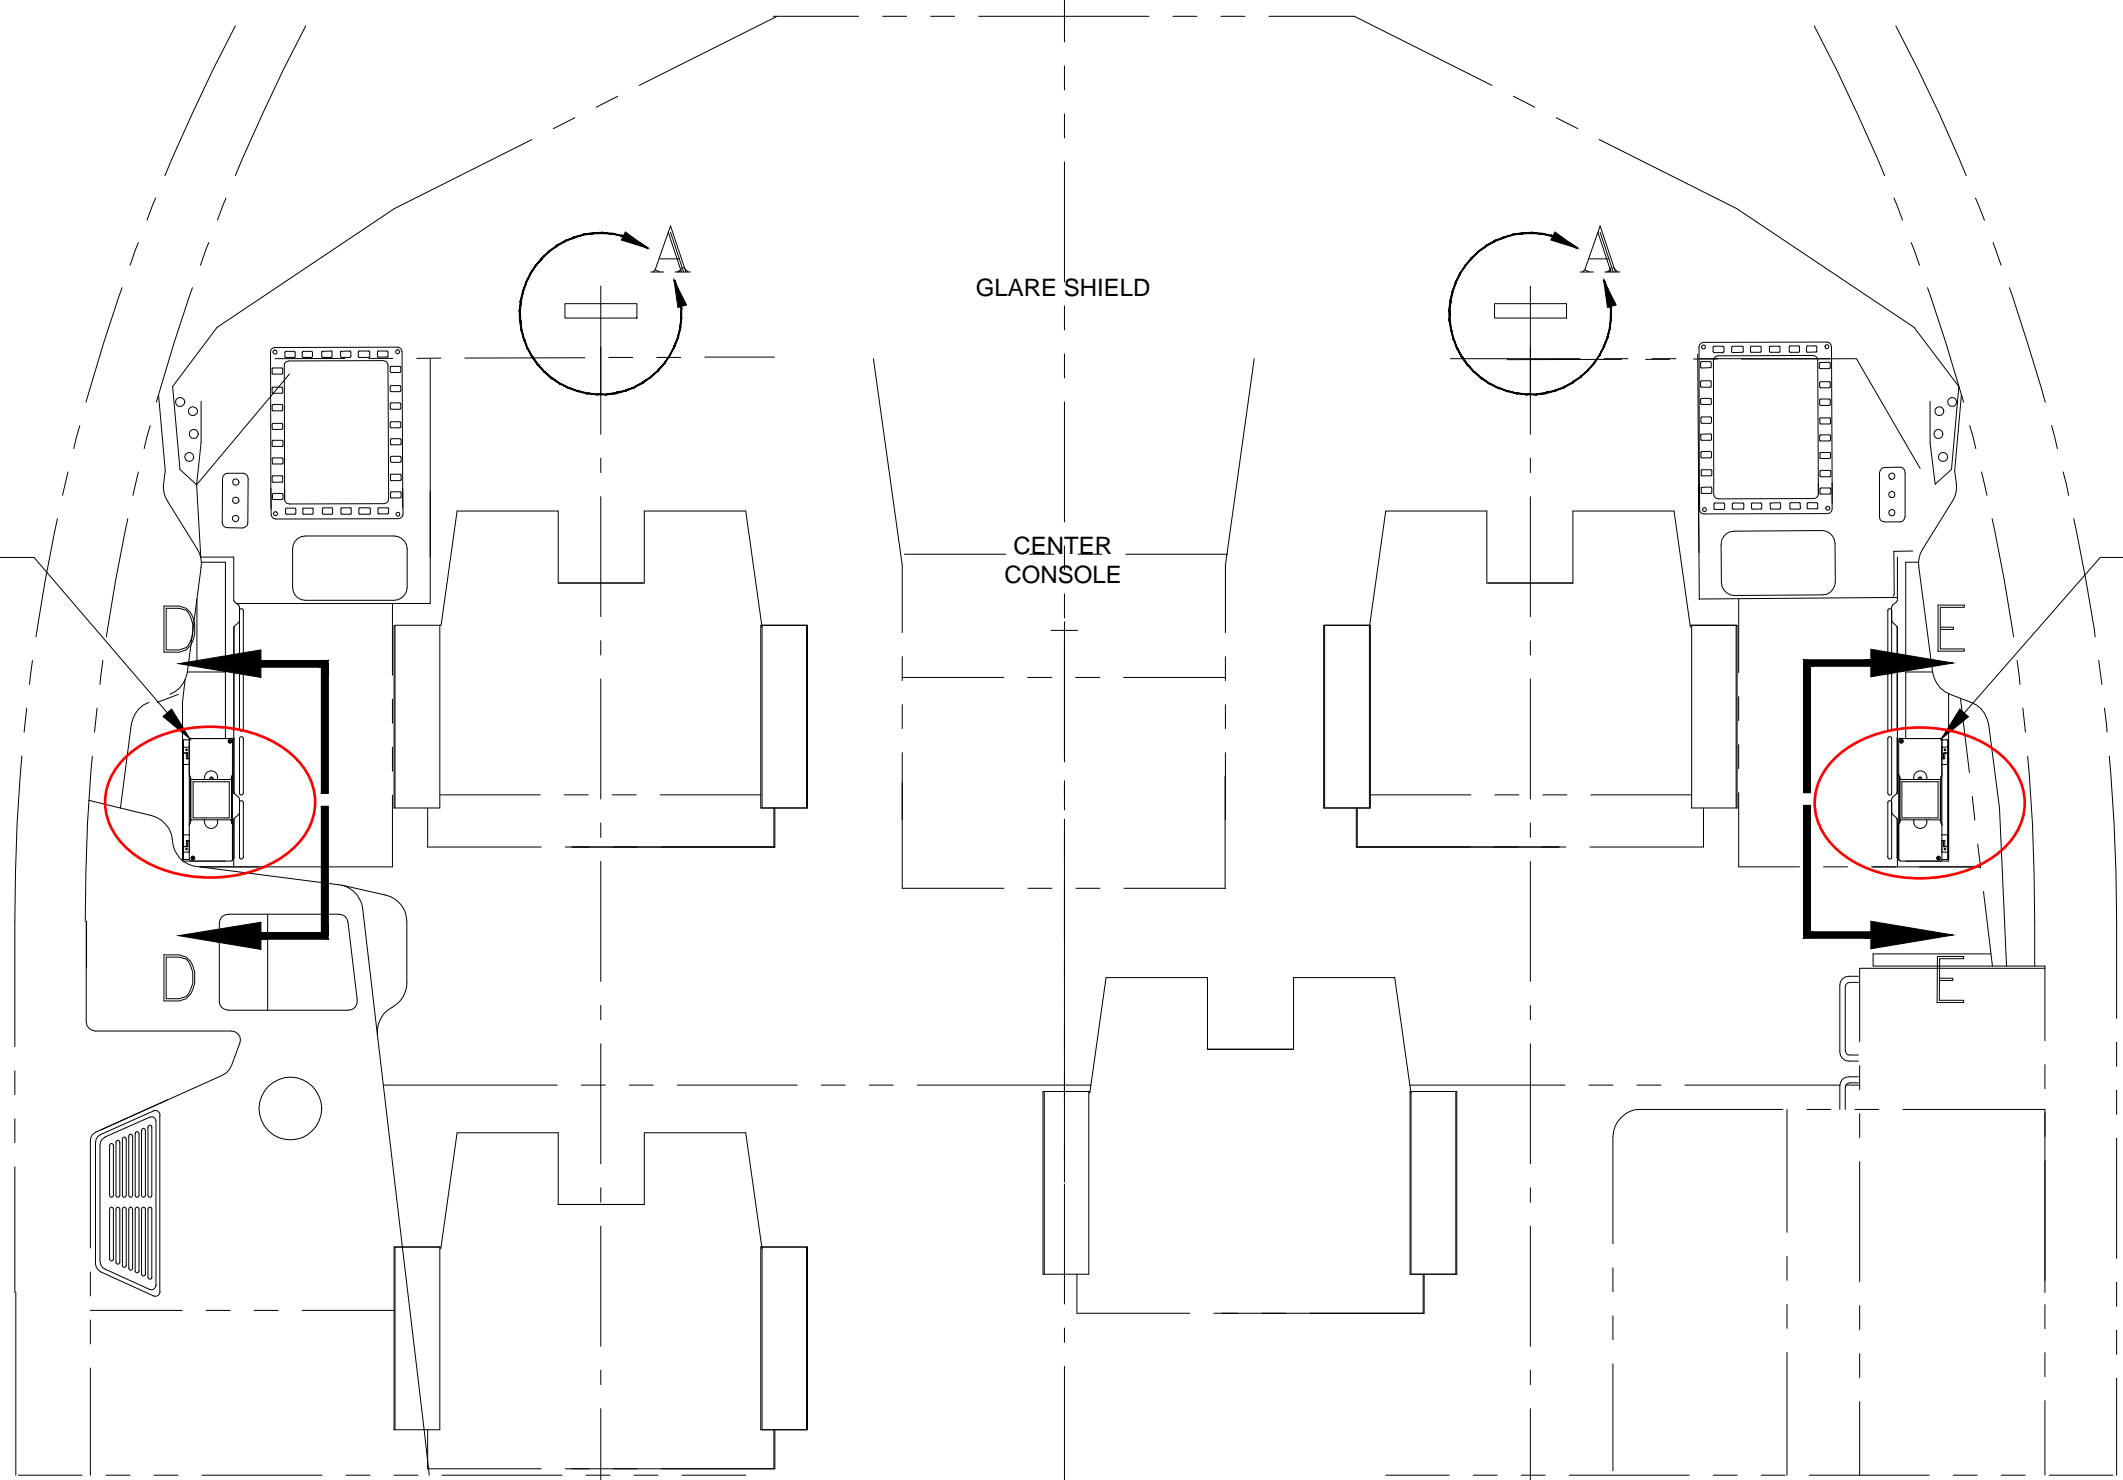

B

A

107STC-231 EVAS, LEFT
(-3 ONLY)

107STC-232 EVAS, RIGHT
(-4 ONLY)

GLARE SHIELD

CENTER CONSOLE

CENTERLINE OF CAPTAIN'S SEAT

CENTERLINE OF FIRST OFFICER'S SEAT

SIZE B	DRG.NO. 6279	REV O
SCALE NONE	LOCATION 62790000	SHEET 4 of 7

2

1

B

A